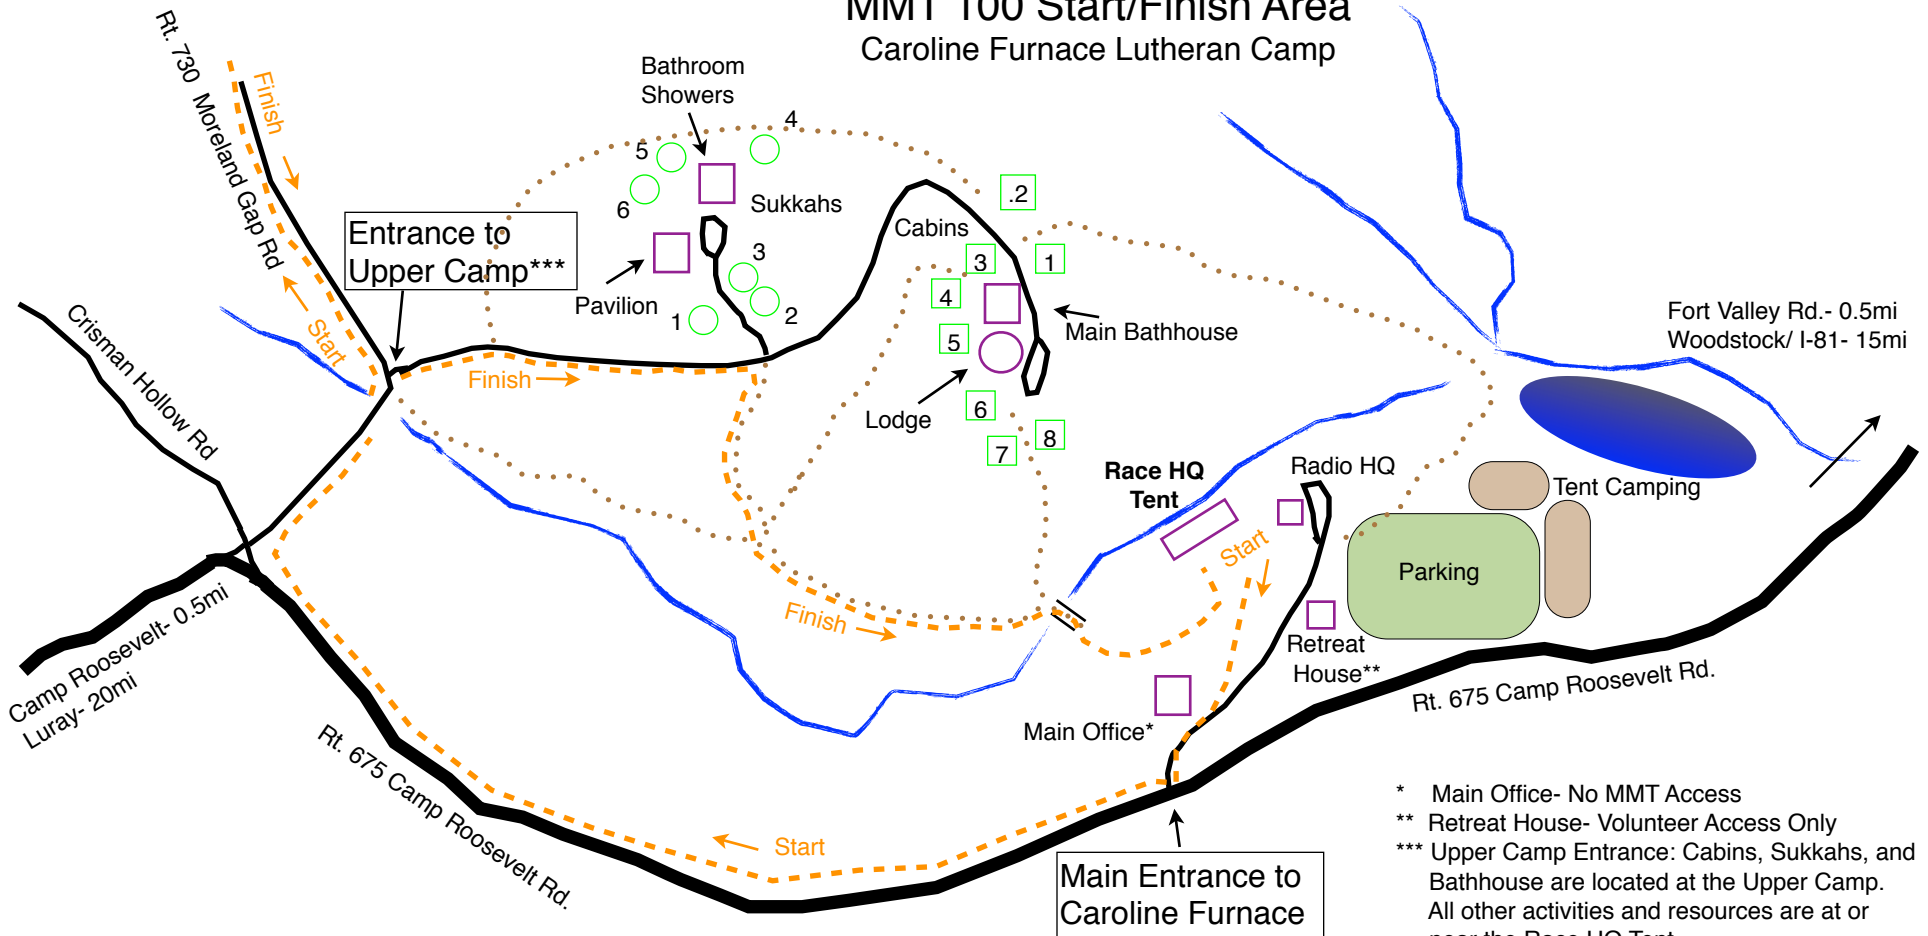

# MMT 100 Start/Finish Area Caroline Furnace Lutheran Camp

\* Main Office- No MMT Access  
 \*\* Retreat House- Volunteer Access Only  
 \*\*\* Upper Camp Entrance: Cabins, Sukkahs, and Bathhouse are located at the Upper Camp. All other activities and resources are at or near the Race HQ Tent.